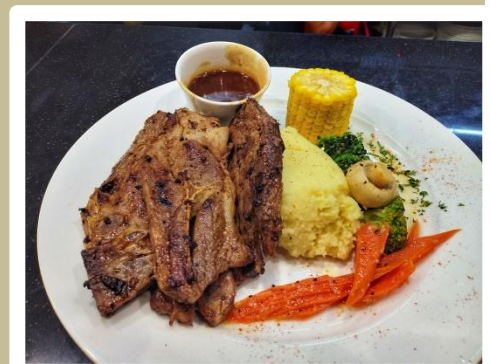

WESTERN

- BURGER & TORTILLA -

E1 CRISPY CHICKEN BURGER	12.90
E2 CHICKEN TORTILLA WRAP	10.90
E3 LAMB TORTILLA WRAP	13.90

- SIGNATURE -

F1 FISH & CHIP	13.90
F2 CHICKEN CHOP	14.90
F3 GRILLED CHICKEN	15.90
F4 CHICKEN PARMIGIANA Terbaik!	16.90
F5 LAMB CHOP	22.90

www.labolabogroup.com/FOODDELIVERYSP